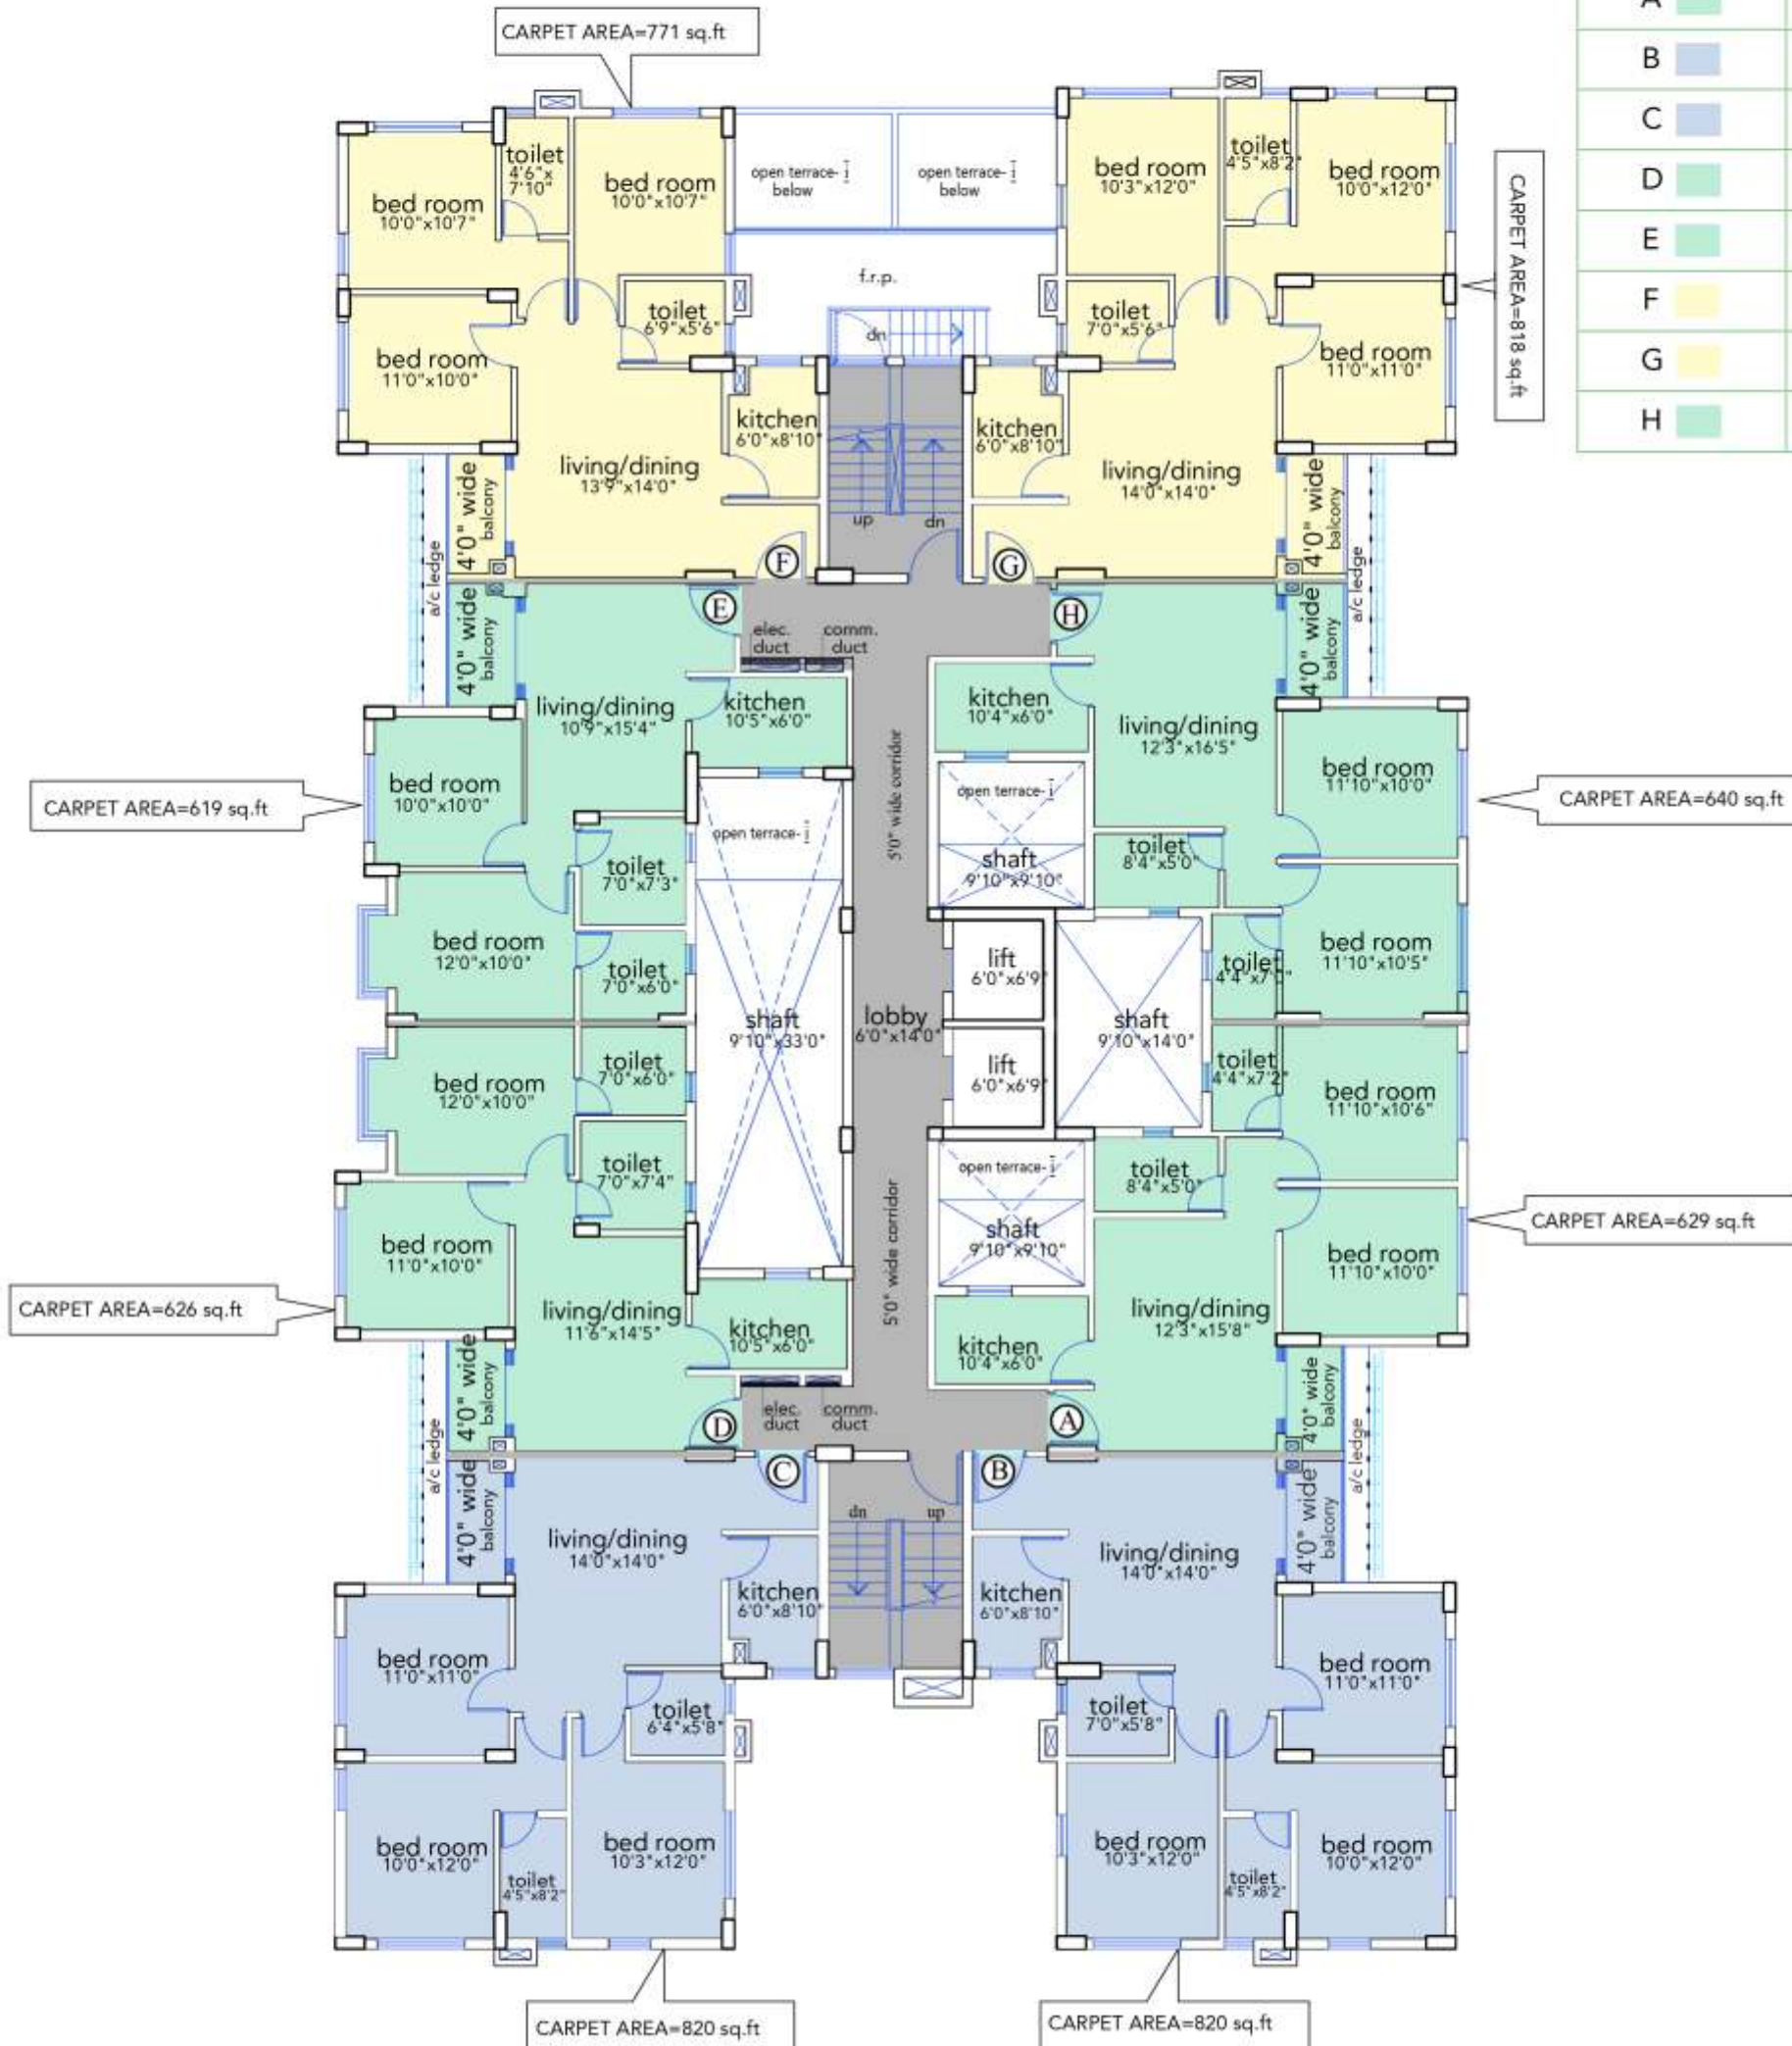

TYPE	CARPET AREA	BALCONY AREA	BUILT-UP AREA	LEGEND
A	629	25	718	2B-2T
B	820	29	923	3B-2T
C	820	29	923	3B-2T
D	626	26	713	2B-2T
E	619	29	707	2B-2T
F	771	28	871	3B-2T
G	818	30	921	3B-2T
H	640	28	733	2B-2T

BLOCK - 6

* Dimensions mentioned are tentative. Physical may vary.